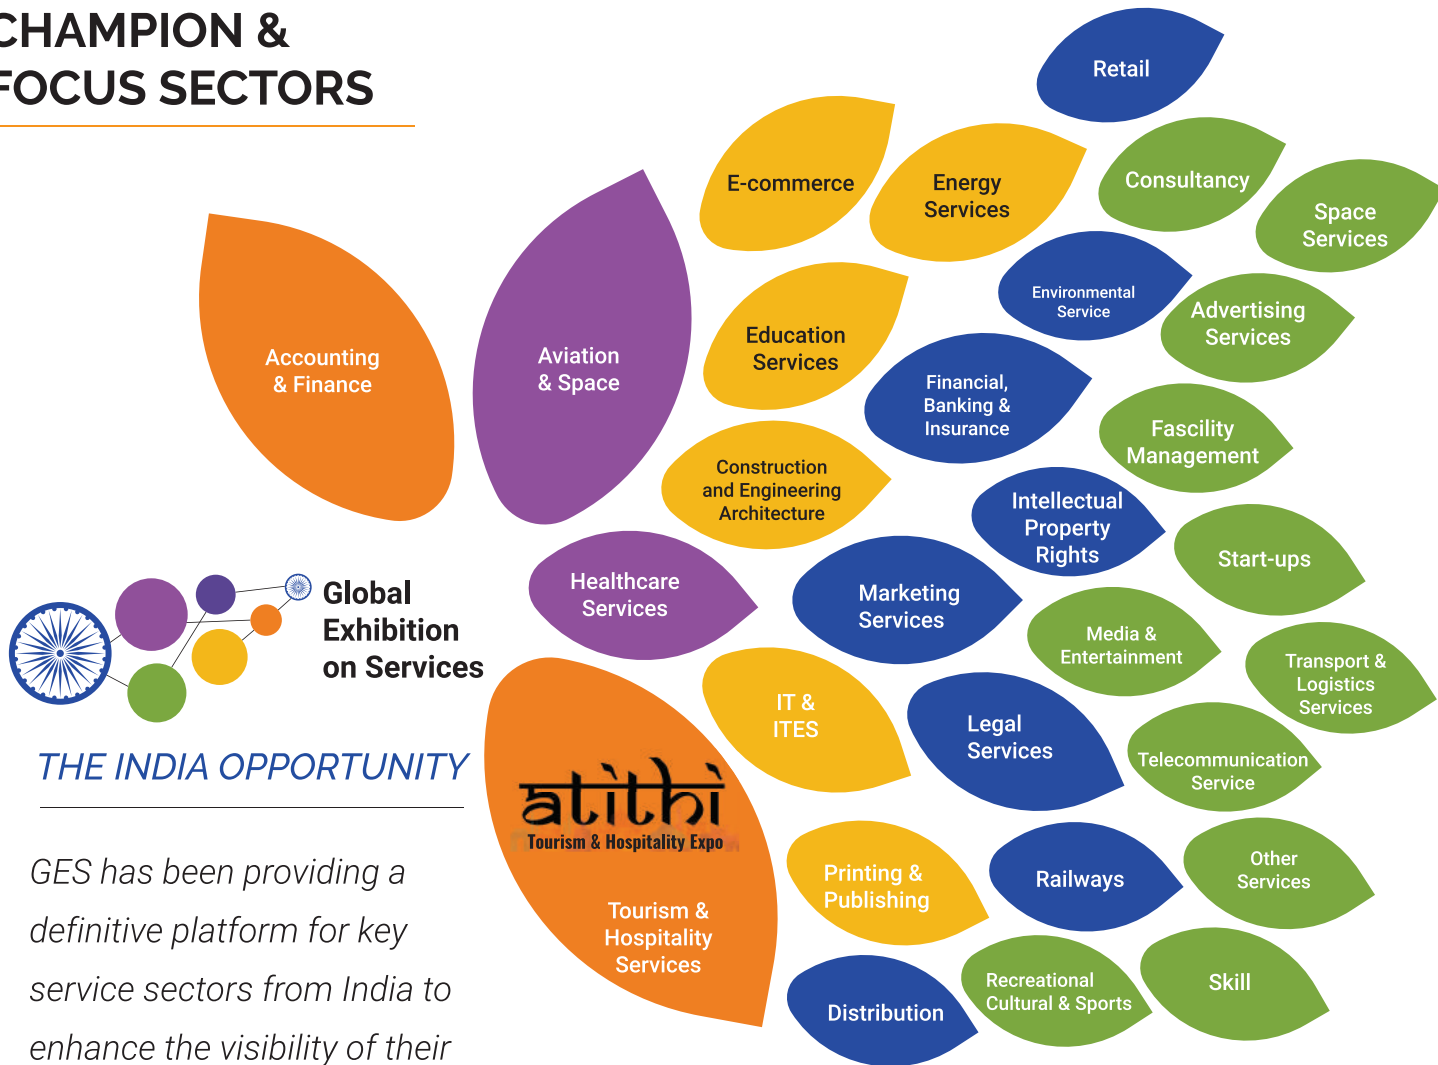

6000000
BUSINESS MEETINGS

3500+
OVERSEAS BUSINESS
DELEGATES FROM
OVER 150 COUNTRIES

SPEAKERS

500+
KNOWLEDGE SESSIONS

CEO YASHODA HOSPITAL &
RESEARCH CENTER
**DR. UPASANA
ARORA**

ECONOMIC ADVISER
MINISTRY OF CIVIL AVIATION
**MRS. VANDANA
AGGARWAL**

ADVISOR, CAHO & FOUNDER CHAIRMAN
MEDISYNCH HEALTH MANAGEMENT SERVICES
**DR. NAGENDRA
SWAMY S. C.**

VP & CTO TATA CONSULTANCY
ENGINEERS(TCE)
**DR. RAJASHEKHAR
MALUR**

JS, MINISTRY OF ELECTRONICS
& INFORMATION TECHNOLOGY
**MR. RAJIV
KUMAR**

FOUNDER & CHAIRMAN
NARAYANA HEALTH
**DR. DEVI PRASAD
SHETTY**

VP LAGHU UDHYOG BHARTI
(LUB), KARNATAKA
**SHRI B.S.
SRINIVASAN**

PRINCIPAL SECRETARY DPT.
OF C&I GOVT. OF KARNATAKA
**MR. GAURAV
GUPTA**

POLICY PAPERS & REPORTS

**POLICY PAPERS
FOR VARIOUS
STATES**

500+
MOU

CHAMPION & FOCUS SECTORS

GES has been providing a definitive platform for key service sectors from India to enhance the visibility of their offerings in global markets and realize the full growth potential of the Indian services sector.